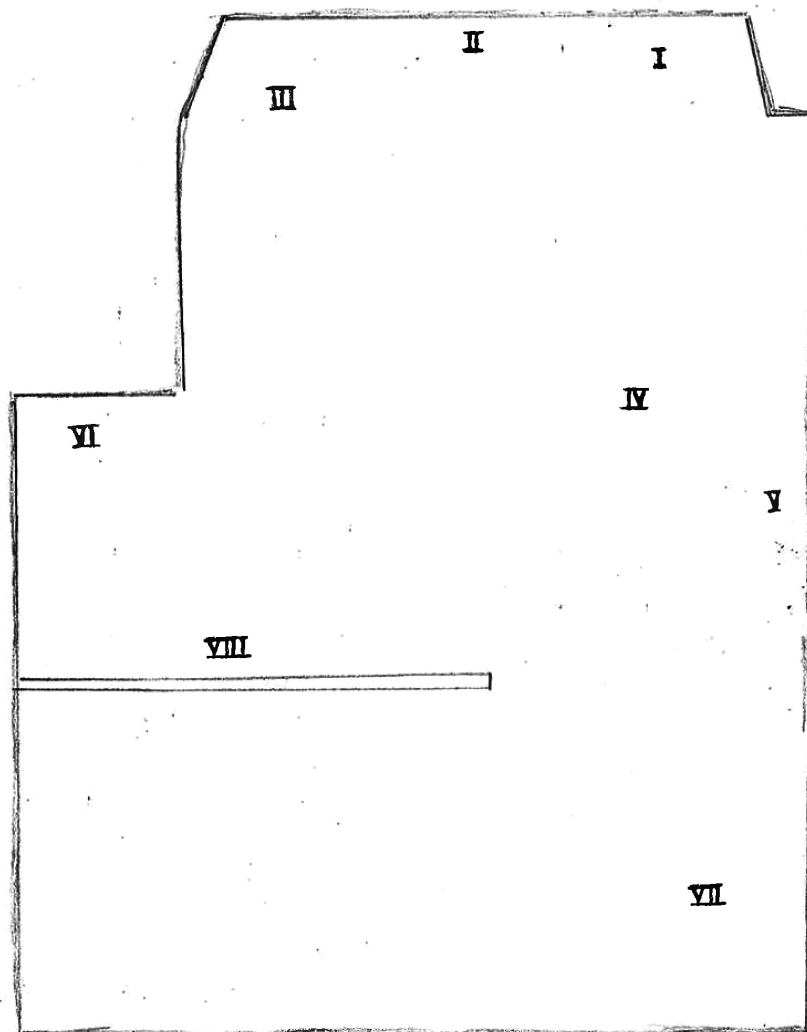

# SCRAP METAL DREAM BOY

DAGMAR BOSMA

- I** **SCRAP METAL DREAM BOY** rust-dyed fabric
- II** **STUD** footstool, rust-dyed fabric, J-Lube
- III** **FRAY** lampshade, fabric border
- IV** **TUB (MY PEERS NEVER CATCH ON TO QUEER MEANING IN MY WORK SO I TOOK A BATHTUB AND FILLED IT WITH LUBE)** bathtub, rust, J-Lube, veterinarian lube for 'vaginal and rectal explorations'
- V** **SACRED SCREW (HEART)** screw, copper, instant patina
- VI** **SACRED SCREW (HOLE) & SELECTION OF LUBRICANTS PURCHASED AT GAYTOYS ROTTERDAM** screw, instant rust, J-Lube, J-Jelly, Wet Stuff
- VII** **SACRED SCREW (HUMP)** screw, instant rust, chair
- VIII** **SCRAP METAL DREAM BOY** rust-dyed fabric, metal studs